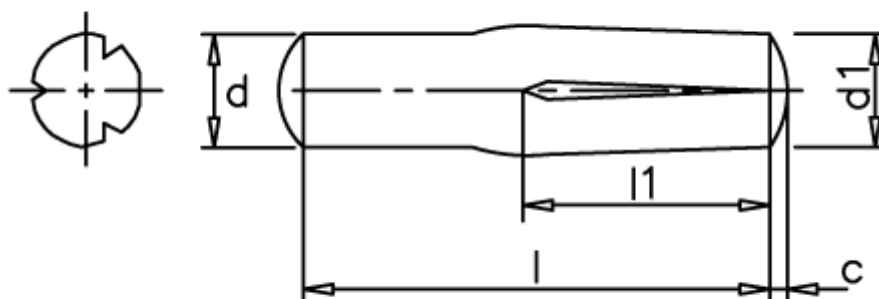

Data Sheet

Article number: 080444301

Description: KLEE Slotted pin S4 10x30
Stainless 1.4305

Measures

c	= 1,5
d	= 10.0
d1	= 10.30
l1	= 1/2 l
Length	= 30